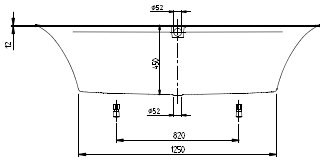

TECHNICAL DRAWINGS

UBQ190SQE2DV

UBQ190SQE2DV 1900x1000 1500x1500	 Villeroy & Boch