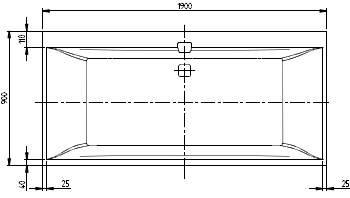

TECHNICAL DRAWINGS

UBQ190SQE2DV

UBQ190SQE2DV 1900x1000 1500x1500	 Villeroy & Boch