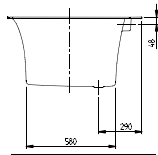

TECHNICAL DRAWINGS

UBQ190SQE2DV

UBQ190SQE2DV 1900x1000 1500x1500	 Villeroy & Boch