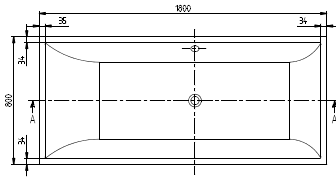

TECHNICAL DRAWINGS

UBQ180SQR2V