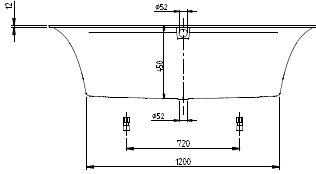

TECHNICAL DRAWINGS

UBQ170SQE2DV

UBQ170SQE2
SQUARO EDGE