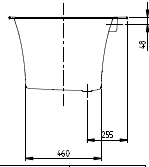

TECHNICAL DRAWINGS

UBQ170SQE2DV

UBQ170SQE2
SQUARO EDGE