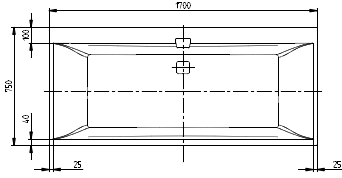

TECHNICAL DRAWINGS

UBQ170SQE2DV

UBQ170SQE2
SQUARO EDGE