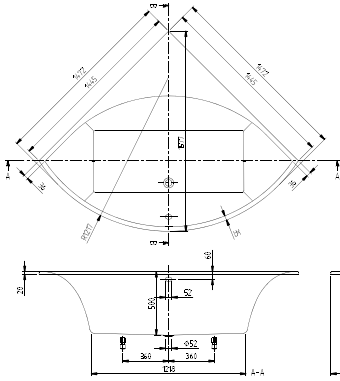

BATH, BATHS, CORNER BATHS SQUARO

PRODUCT INFORMATION

1 . POSITION

Model	UBQ145SQS3V
Width	1445 mm
Depth	500 mm
Length	1445 mm
Weight	64,6 kg
Description	Litres incl. 1 pers: 240 Set of bath feet is supplied as standard (self-adhesive), adjustable from 130 à 180 mm. Not included in scope of delivery: Requires extended waste/overflow combination. Diameter: 52 mm
Material	Quaryl®
Specification texts	Squaro; Bath; Size: 1445 x 1445 mm; Corner; Quaryl®; Litres incl. 1 pers: 240; Set of bath feet is supplied as standard (self-adhesive), adjustable from 130 à 180 mm.; Not included in scope of delivery: Requires extended waste/overflow combination.; Diameter: 52 mm

COLOURS

White Alpin	UBQ145SQS3V-01	4051202164003
Star White	UBQ145SQS3V-96	4051202164010

TECHNICAL DRAWINGS

UBQ145SQS3V

UBQ145SQS2V
SQUARE SLIM LINE