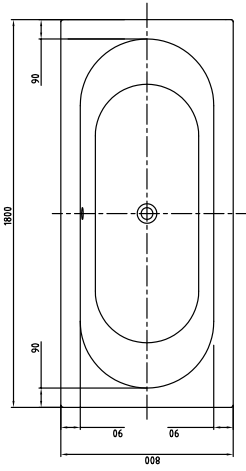

TECHNICAL DRAWINGS

UBA180LFO2V LOOP & FRIENDS OVAL

Villars & Bouché
2761 Avenue de la Gare, 1700 Yverdon, Suisse
- Dimensions en mm sur le dessin technique
- Les dimensions réelles peuvent varier légèrement
- Ces dimensions sont données à titre indicatif
- Les tolérances ne sont pas indiquées sur
- Les dimensions réelles peuvent varier légèrement