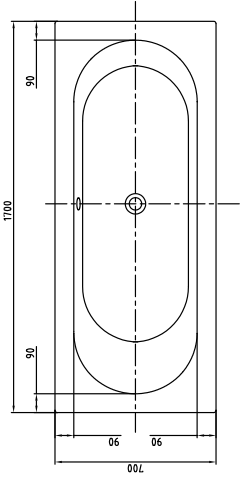

TECHNICAL DRAWINGS

UBA177LFO2V LOOP & FRIEND OVAL