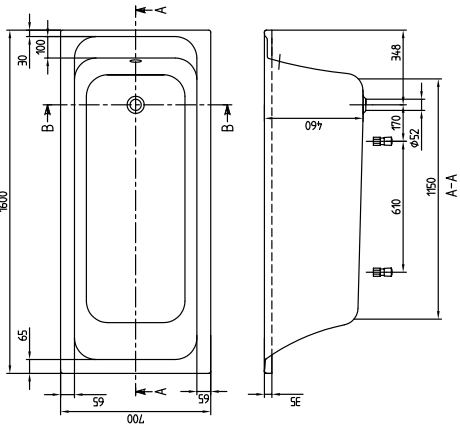

TECHNICAL DRAWINGS

UBA167ARA2 OMNIA ARCHITECTURA