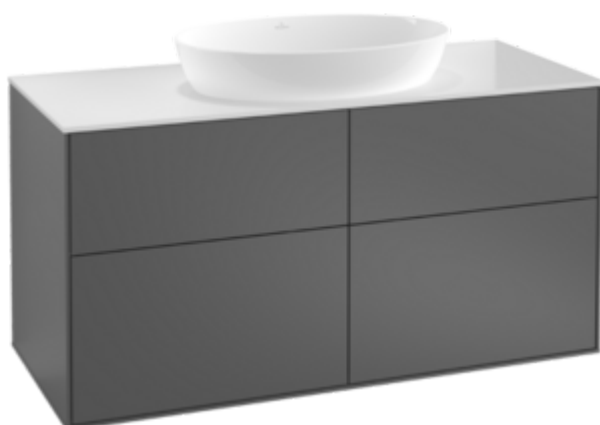

BATHROOM FURNITURE, VANITY UNIT FOR WASHBASIN, VANITY UNITS, BATHROOM FURNITURE WITH LIGHTING FINION

PRODUCT INFORMATION

1 . POSITION

Model	G91
Width	1200 mm
Height	603 mm
Depth	501 mm
Description	with wall lighting, with drilled tap holes Wood fastening set included washbasin on the middle LED lighting Equipped with: 2x Accessories package Finion, 4x pull-out compartment with non-slip mat For combination with: Artis 4198 61, 4179 43, Collaro 4A18 40 2x LED / 4,2 W Energy efficiency class: A-A++ 2700 K (neutral white) bis 6480 K (daylight white) Equipped with: 2x wide glass drawer divider, 6x narrow glass drawer divider, 2x accessory box S, 2x accessory box M, 4x pull-out compartment with non-slip mat
Installation	wall-mounted
Material	Wood
Specification texts	Finion; Vanity unit; Wood; Size: 1200 x 603 x 501 mm; Angular; with wall lighting, with drilled tap holes; wall-mounted; fastening set included; washbasin on the middle; LED lighting; Equipped with: 2x Accessories package Finion, 4x pull-out compartment with non-slip mat; For combination with: Artis 4198 61, 4179 43, Collaro 4A18 40; 2x LED / 4,2 W; Energy efficiency class: A-A++; 2700 K (neutral white) bis 6480 K (daylight white); Equipped with: 2x wide glass drawer divider, 6x narrow glass drawer divider, 2x accessory box S, 2x accessory box M, 4x pull-out compartment with non-slip mat