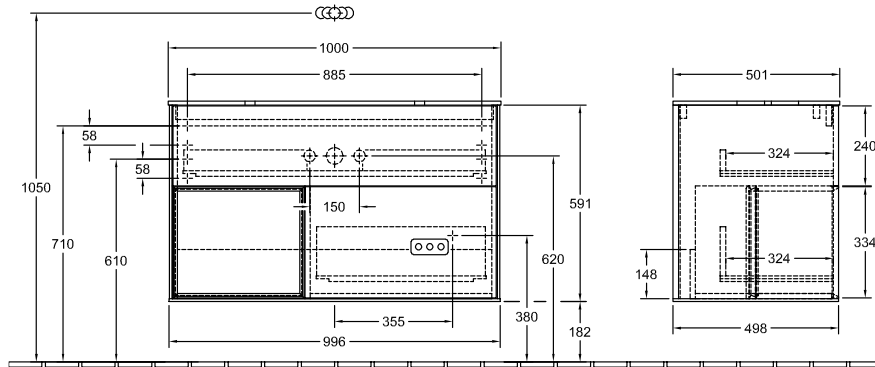

TECHNICAL DRAWINGS

G65

220 - 240 V loser Netzanschluss (laut VDE 0100 Teil 701)

ACHTUNG: Die Installation und die Anschlüsse müssen nach den gültigen Installationsvorschriften des jeweiligen Landes von einem konzessionierten Fachmann ausgeführt werden