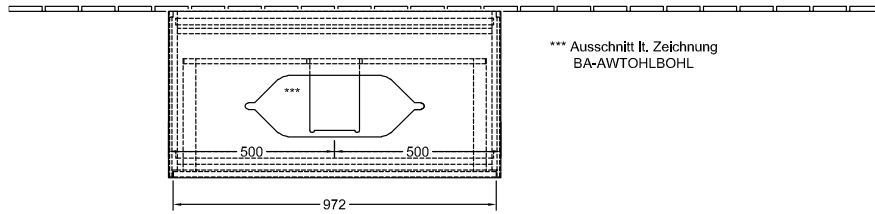

BATHROOM FURNITURE, VANITY UNIT FOR WASHBASIN, VANITY UNITS,
BATHROOM FURNITURE WITH LIGHTING FINION

PRODUCT INFORMATION

Model	G64
Width	1000 mm
Height	603 mm
Depth	501 mm
Weight	53 kg
Description	<p>with wall lighting, without drilled tap holes</p> <p>Wood</p> <p>fastening set included</p> <p>washbasin on the middle</p> <p>LED lighting</p> <p>Equipped with: 1x wide glass drawer divider, 2x pull-out compartment with non-slip mat, 3x narrow glass drawer divider, 1x accessory box S, 1x accessory box M</p> <p>For combination with: Finion 4143 61</p> <p>Please order specified washbasin separately, The models with glass panels without holes for tap fittings may have a longer delivery period, The G999 02 00 remote is required to control the lighting. It is not included in the scope of delivery. Only one control unit is necessary per bathroom, It is not always possible to cancel or alter orders!</p> <p>2x LED / 4,2 W</p> <p>Energy efficiency class: A-A++</p> <p>2700 K (neutral white) to 6480 K (daylight white)</p>
Installation	wall-mounted
Material	Wood
Specification texts	<p>Finion; Vanity unit; Wood; Size: 1000 x 603 x 501 mm; Angular; with wall lighting, without drilled tap holes; wall-mounted; fastening set included; washbasin on the middle; LED lighting; Equipped with: 1x wide glass drawer divider, 2x pull-out compartment with non-slip mat, 3x narrow glass drawer divider, 1x accessory box S, 1x accessory box M; For combination with: Finion 4143 61; Please order specified washbasin separately, The models with glass panels without holes for tap fittings may have a longer delivery period, The G999 02 00 remote is required to control the lighting. It is not included in the scope of delivery. Only one control unit is necessary per bathroom, It is not always possible to cancel or alter orders!; 2x LED / 4,2 W; Energy efficiency class: A-A++; 2700 K (neutral white) to 6480 K (daylight white)</p>

TECHNICAL DRAWINGS

G64

220 - 240

*** Ausschnitt lt. Zeichnung
BA-AWTOHLBOHL