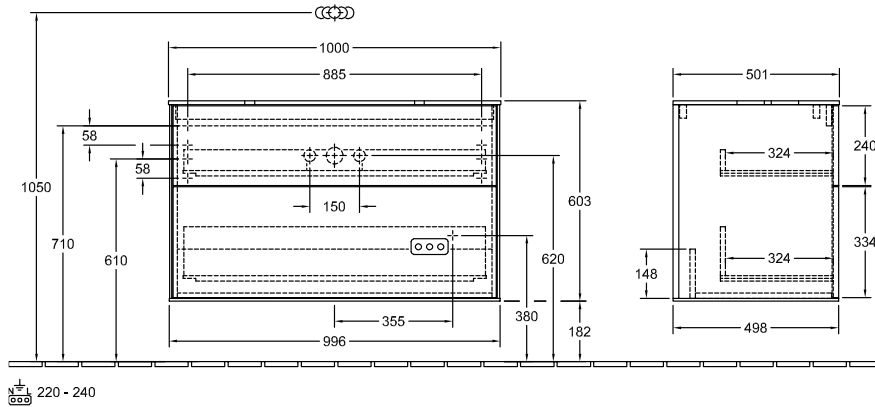

BATHROOM FURNITURE, VANITY UNIT FOR WASHBASIN, VANITY UNITS,
BATHROOM FURNITURE WITH LIGHTING FINION

PRODUCT INFORMATION

Model	G64
Width	1000 mm
Height	603 mm
Depth	501 mm
Weight	53 kg
Description	<p>with wall lighting, without drilled tap holes</p> <p>Wood</p> <p>fastening set included</p> <p>washbasin on the middle</p> <p>LED lighting</p> <p>Equipped with: 1x wide glass drawer divider, 2x pull-out compartment with non-slip mat, 3x narrow glass drawer divider, 1x accessory box S, 1x accessory box M</p> <p>For combination with: Finion 4143 61</p> <p>Please order specified washbasin separately, The models with glass panels without holes for tap fittings may have a longer delivery period, The G999 02 00 remote is required to control the lighting. It is not included in the scope of delivery. Only one control unit is necessary per bathroom, It is not always possible to cancel or alter orders!</p> <p>2x LED / 4,2 W</p> <p>Energy efficiency class: A-A++</p> <p>2700 K (neutral white) to 6480 K (daylight white)</p>
Installation	wall-mounted
Material	Wood
Specification texts	<p>Finion; Vanity unit; Wood; Size: 1000 x 603 x 501 mm; Angular; with wall lighting, without drilled tap holes; wall-mounted; fastening set included; washbasin on the middle; LED lighting; Equipped with: 1x wide glass drawer divider, 2x pull-out compartment with non-slip mat, 3x narrow glass drawer divider, 1x accessory box S, 1x accessory box M; For combination with: Finion 4143 61; Please order specified washbasin separately, The models with glass panels without holes for tap fittings may have a longer delivery period, The G999 02 00 remote is required to control the lighting. It is not included in the scope of delivery. Only one control unit is necessary per bathroom, It is not always possible to cancel or alter orders!; 2x LED / 4,2 W; Energy efficiency class: A-A++; 2700 K (neutral white) to 6480 K (daylight white)</p>

TECHNICAL DRAWINGS

G64

220 - 240

*** Ausschnitt lt. Zeichnung
BA-AWTOHLBOHL