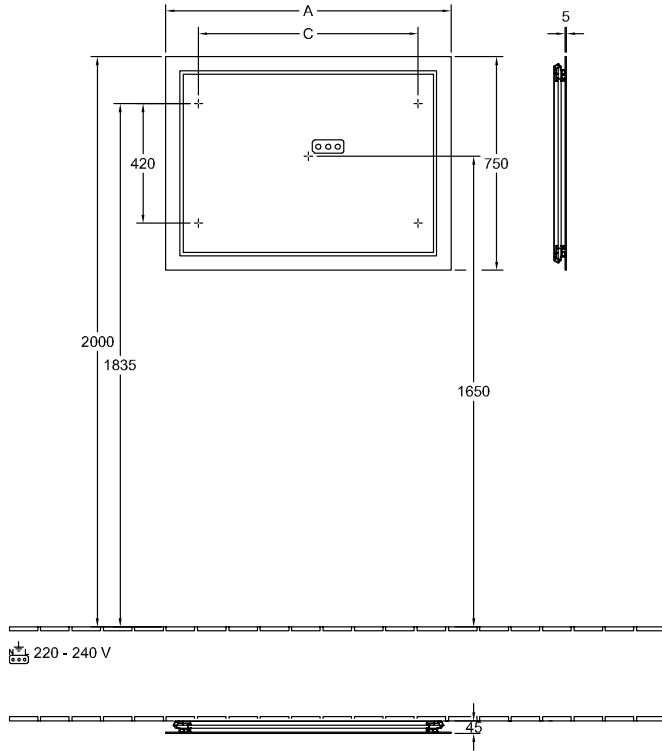

BATHROOM FURNITURE, MIRROR, MIRRORS / MIRROR CABINETS, MIRRORS WITH LIGHTING FINION

PRODUCT INFORMATION

1 . POSITION

Model	G60012
Width	1200 mm
Height	750 mm
Depth	45 mm
Weight	16 kg
Description	fastening set included LED lighting Equipped with: with wall lighting The G999 02 00 remote is required to control the lighting. It is not included in the scope of delivery. Only one control unit is necessary per bathroom. 1x LED / 27 W, 1x LED / 53,9 W Energy efficiency class: A-A++ 2700 K (neutral white) to 6480 K (daylight white)

Specification texts	Finion; Mirror; Size: 1200 x 750 x 45 mm; Rectangle; fastening set included; LED lighting; Equipped with: with wall lighting; The G999 02 00 remote is required to control the lighting. It is not included in the scope of delivery. Only one control unit is necessary per bathroom.; 1x LED / 27 W, 1x LED / 53,9 W; Energy efficiency class: A-A++; 2700 K (neutral white) to 6480 K (daylight white)
---------------------	---

COLOURS

G6001200 4051202654191

TECHNICAL DRAWINGS

G60012

220 - 240 V