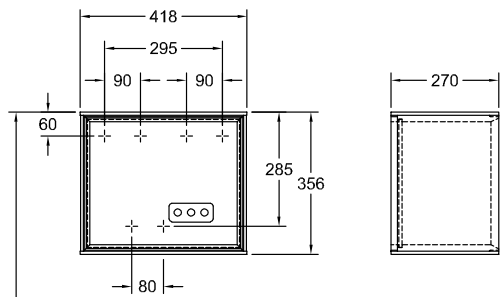

TECHNICAL DRAWINGS

G58

X

X= Variabel

N° 220 - 240 V