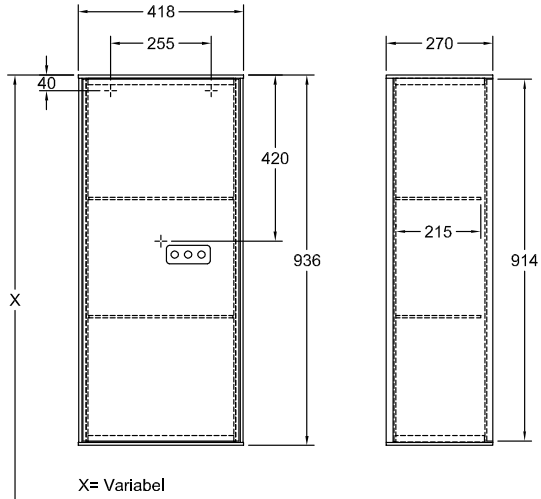

TECHNICAL DRAWINGS

G57