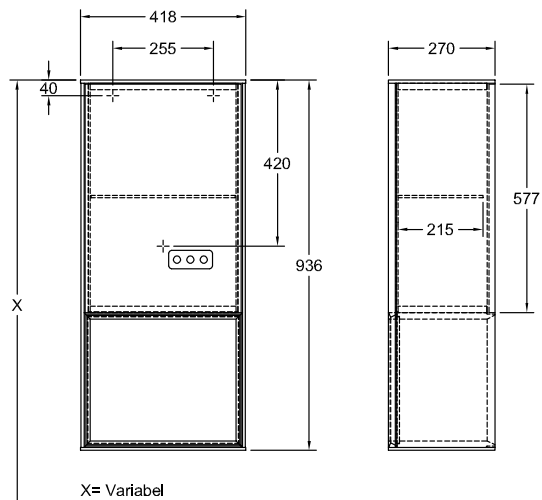

TECHNICAL DRAWINGS

G55

X= Variabel

220 - 240 V loser Netzanschluss (laut VDE 0100 Teil 701)

ACHTUNG: Die Installation und die Anschlüsse müssen nach den gültigen Installationsvorschriften des jeweiligen Landes von einem konzessionierten Fachmann ausgeführt werden