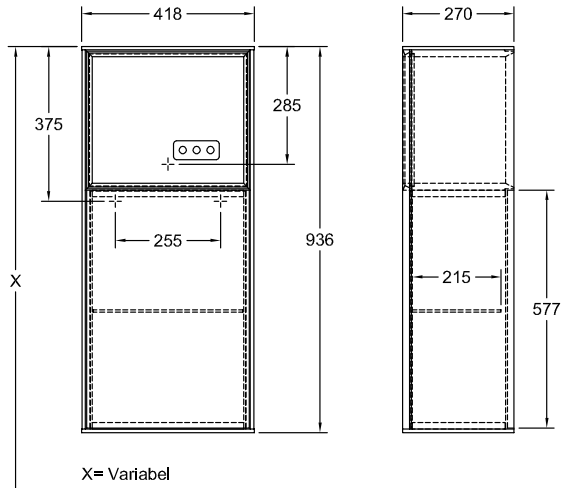

TECHNICAL DRAWINGS

G50

220 - 240 V loser Netzanschluss (laut VDE 0100 Teil 701)

ACHTUNG: Die Installation und die Anschlüsse müssen nach den gültigen Installationsvorschriften des jeweiligen Landes von einem konzessionierten Fachmann ausgeführt werden