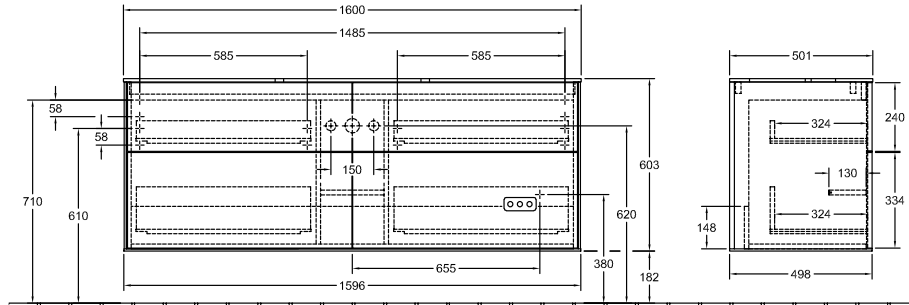

TECHNICAL DRAWINGS

G44

220 - 240 V