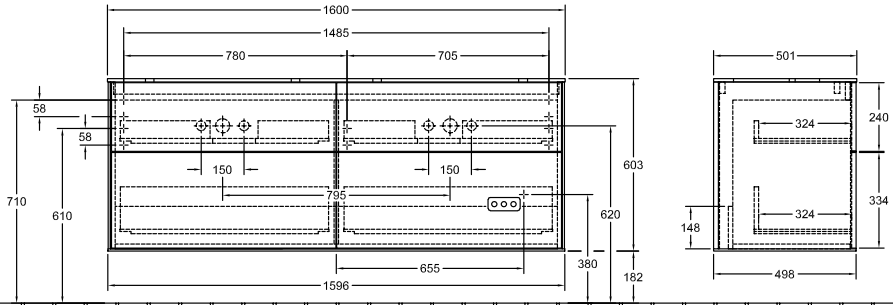

TECHNICAL DRAWINGS

G43

220 - 240 V Isoler Netzanschluss (laut VDE 0100 Teil 701)