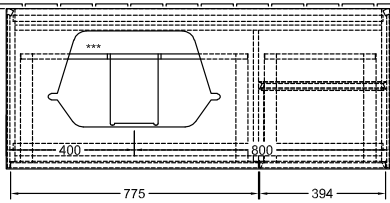

*** Ausschnitt lt. Zeichnung BA-AWTMHLB