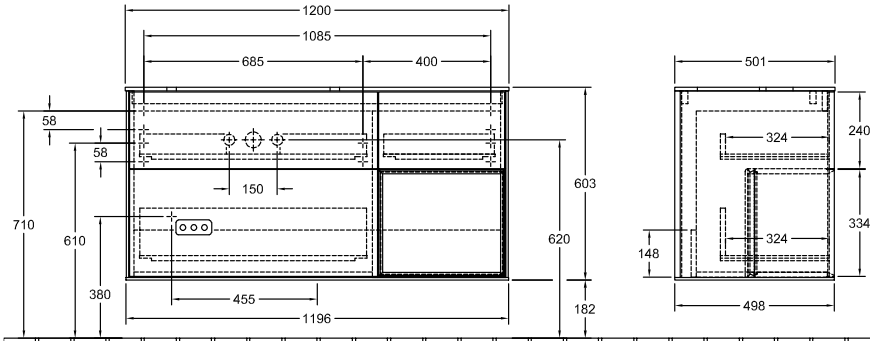

TECHNICAL DRAWINGS

G40

220 - 240 V loser Netzanschluss (laut VDE 0100 Teil 701)

ACHTUNG: Die Installation und die Anschlüsse müssen nach den gültigen Installationsvorschriften des jeweiligen Landes von einem konzessionierten Fachmann ausgeführt werden