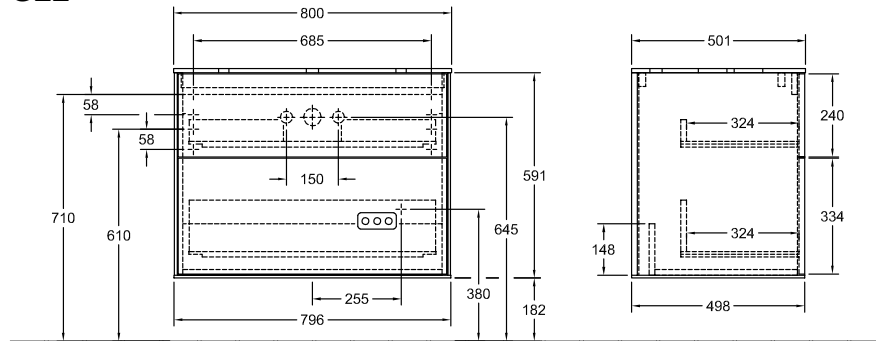

TECHNICAL DRAWINGS

G22