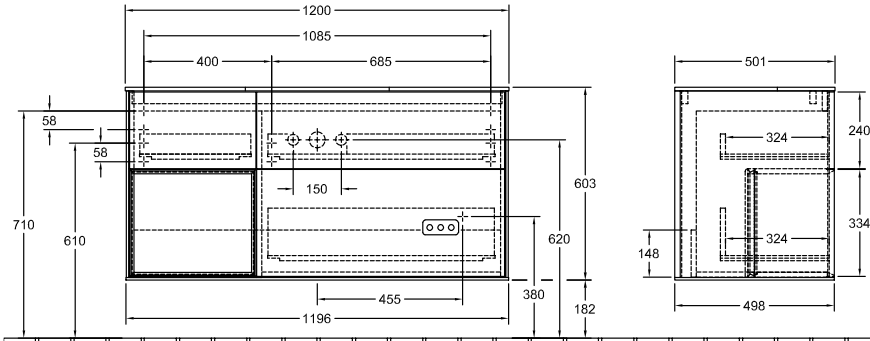

TECHNICAL DRAWINGS

G16