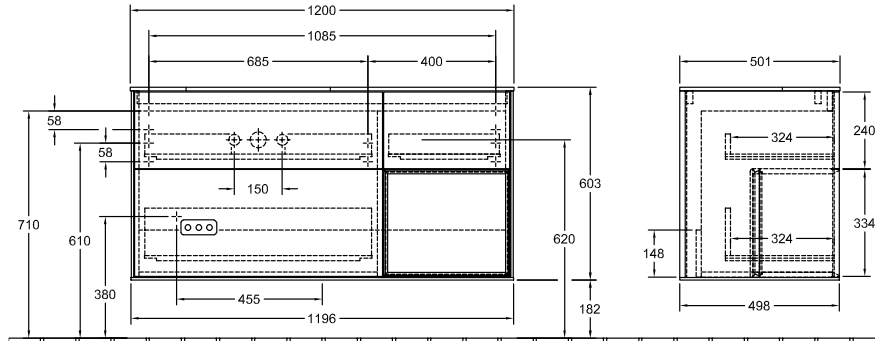

TECHNICAL DRAWINGS

G15