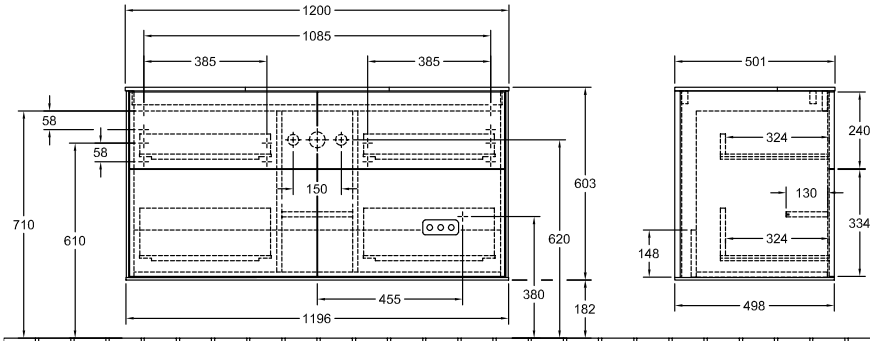

TECHNICAL DRAWINGS

G13