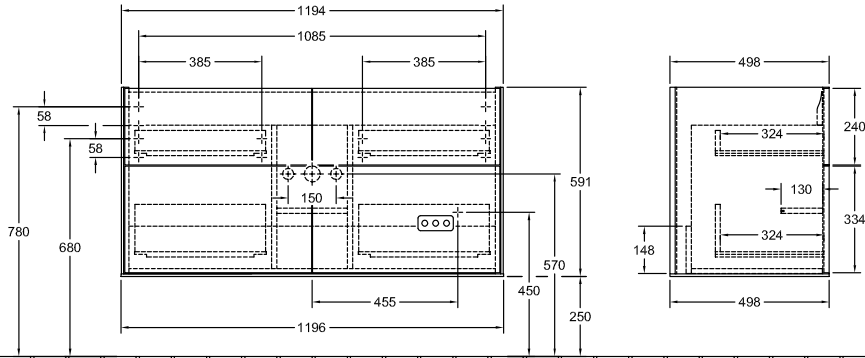

TECHNICAL DRAWINGS

G05