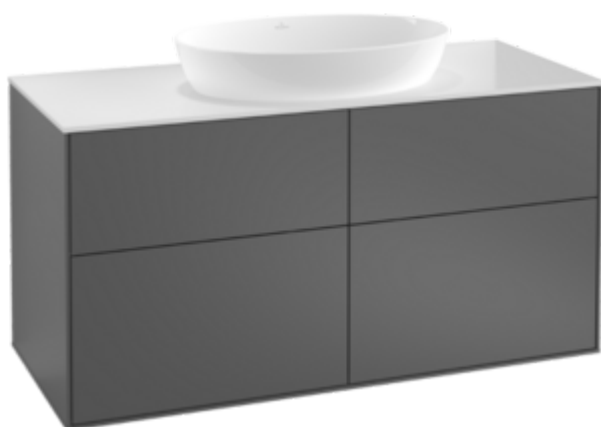

BATHROOM FURNITURE, VANITY UNIT FOR WASHBASIN, VANITY UNITS FINION

PRODUCT INFORMATION

1 . POSITION

Model	F91
Width	1200 mm
Height	603 mm
Depth	501 mm
Description	with drilled tap holes Wood fastening set included washbasin on the middle Equipped with: 2x Accessories package Finion, 4x pull-out compartment with non-slip mat For combination with: Artis 4198 61, 4179 43, Collaro 4A18 40 Equipped with: 2x wide glass drawer divider, 6x narrow glass drawer divider, 2x accessory box S, 2x accessory box M, 4x pull-out compartment with non-slip mat
Installation	wall-mounted
Material	Wood
Specification texts	Finion; Vanity unit; Wood; Size: 1200 x 603 x 501 mm; Angular; with drilled tap holes; wall-mounted; fastening set included; washbasin on the middle; Equipped with: 2x Accessories package Finion, 4x pull-out compartment with non-slip mat; For combination with: Artis 4198 61, 4179 43, Collaro 4A18 40; Equipped with: 2x wide glass drawer divider, 6x narrow glass drawer divider, 2x accessory box S, 2x accessory box M, 4x pull-out compartment with non-slip mat

COLOURS

Oak Veneer	F91100PC	4062373181478
Oak Veneer	F91300PC	4062373181751
Black Matt Lacquer	F91100PD	4062373181485
Black Matt Lacquer	F91300PD	4062373181768
Glossy Black Lacquer	F91100PH	4062373523100
Glossy Black Lacquer	F91300PH	4062373524589
Glossy White Lacquer	F91200GF	4062373181492
Sun Matt Lacquer	F91200HE	4062373181577
Midnight Blue Matt Lacquer	F91200HG	4062373181584
Sand Matt Lacquer	F91200HH	4062373181591