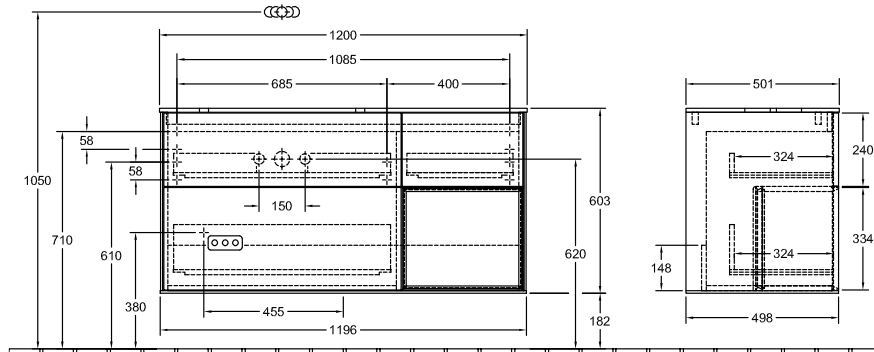

TECHNICAL DRAWINGS

F69