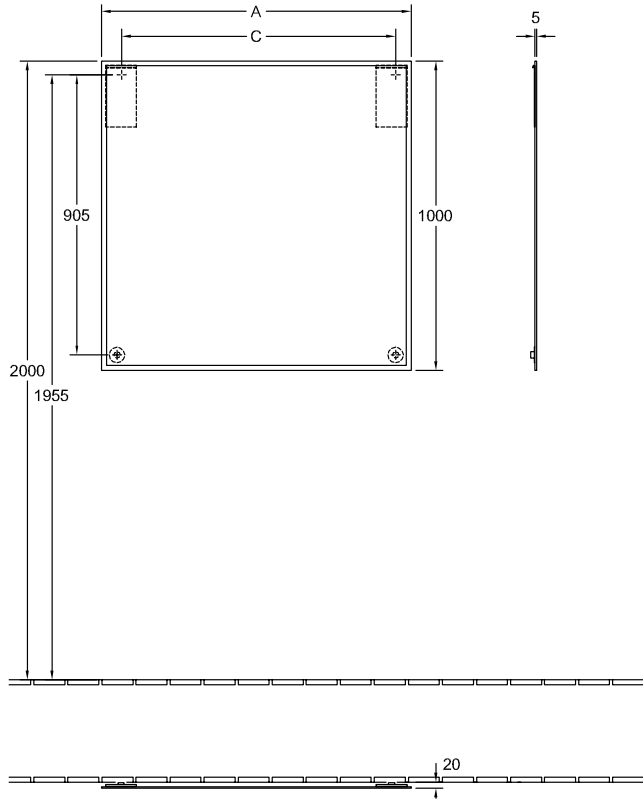

BATHROOM FURNITURE, MIRROR, MIRRORS / MIRROR CABINETS, MIRRORS FINION

PRODUCT INFORMATION

1 . POSITION

Model	F62016
Width	1600 mm
Height	1000 mm
Depth	20 mm
Weight	18,1 kg
Description	with faceted cut fastening set included
Specification texts	Finion; Mirror; Size: 1600 x 1000 x 20 mm; Rectangle; with faceted cut; fastening set included

COLOURS

F6201600 4051202654306

TECHNICAL DRAWINGS

F62016

	A	C
F620 60 00	600	470
F620 80 00	800	670
F620 10 00	1000	870
F620 12 00	1200	1070
F620 16 00	1600	1470