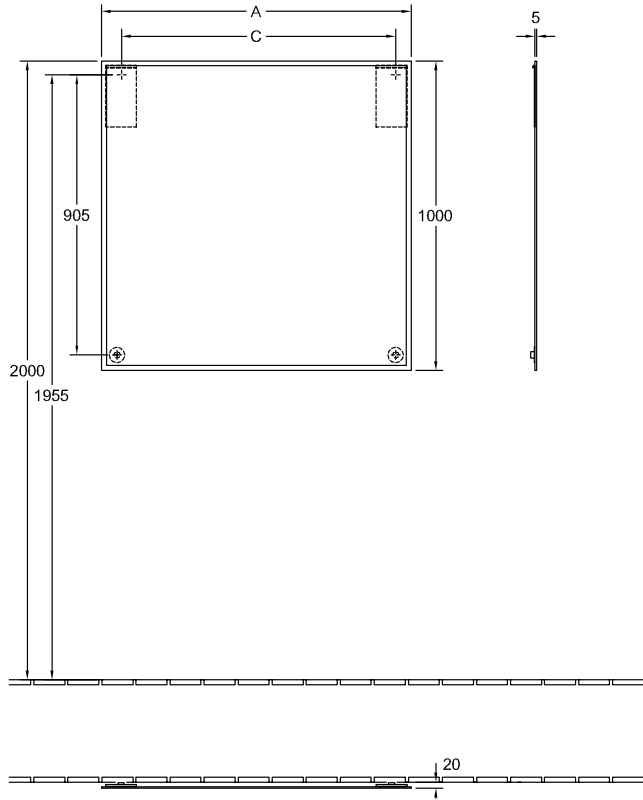

BATHROOM FURNITURE, MIRROR, MIRRORS / MIRROR CABINETS, MIRRORS FINION

PRODUCT INFORMATION

1 . POSITION

Model	F62012
Width	1200 mm
Height	1000 mm
Depth	20 mm
Weight	14,4 kg
Description	with faceted cut fastening set included
Specification texts	Finion; Mirror; Size: 1200 x 1000 x 20 mm; Rectangle; with faceted cut; fastening set included

COLOURS

F6201200 4051202654290

TECHNICAL DRAWINGS

F62012

	A	C
F620 60 00	600	470
F620 80 00	800	670
F620 10 00	1000	870
F620 12 00	1200	1070
F620 16 00	1600	1470