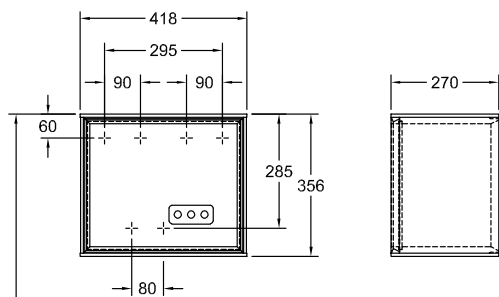

TECHNICAL DRAWINGS

F58

X

X= Variabel

220 - 240 V loser Netzanschluss (laut VDE 0100 Teil 701)

ACHTUNG: Die Installation und die Anschlüsse müssen nach den gültigen Installationsvorschriften des jeweiligen Landes von einem konzessionierten Fachmann ausgeführt werden