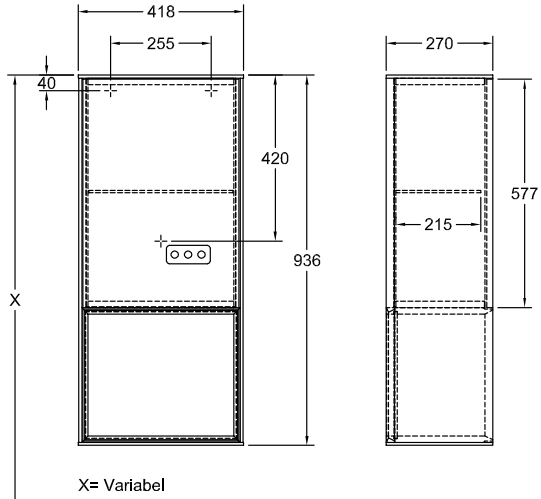

TECHNICAL DRAWINGS

F55