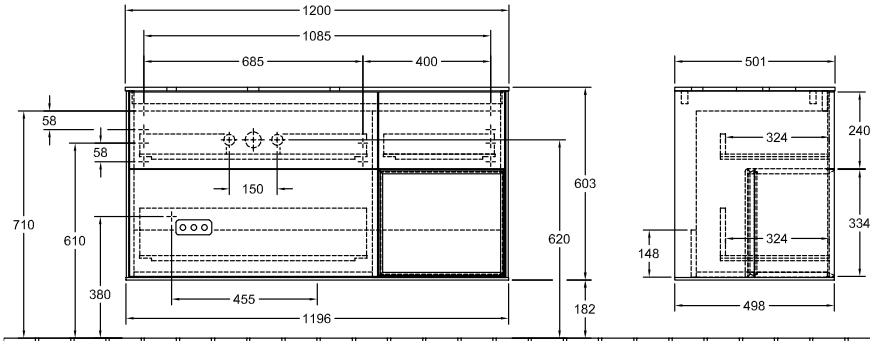

TECHNICAL DRAWINGS

F28