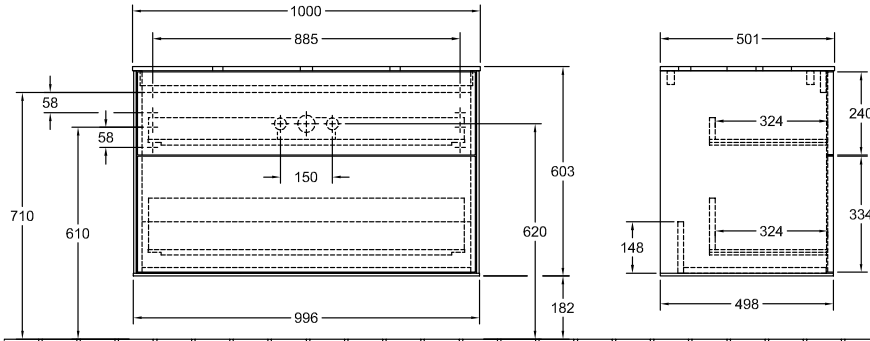

TECHNICAL DRAWINGS

F23