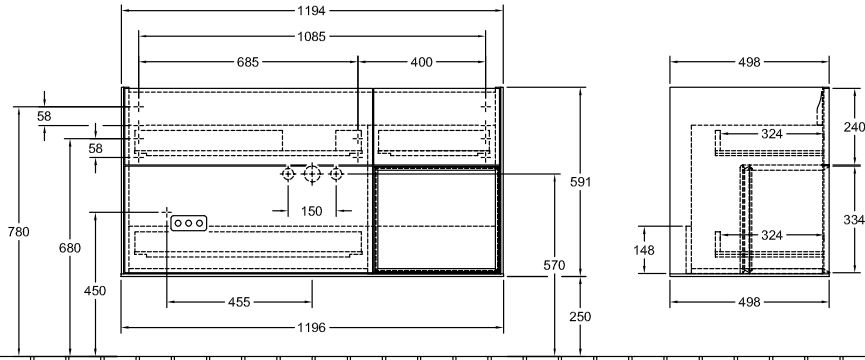

TECHNICAL DRAWINGS

F07