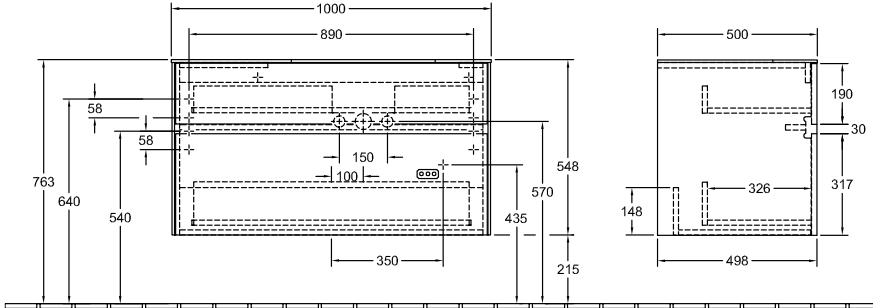

TECHNICAL DRAWINGS

C015L0