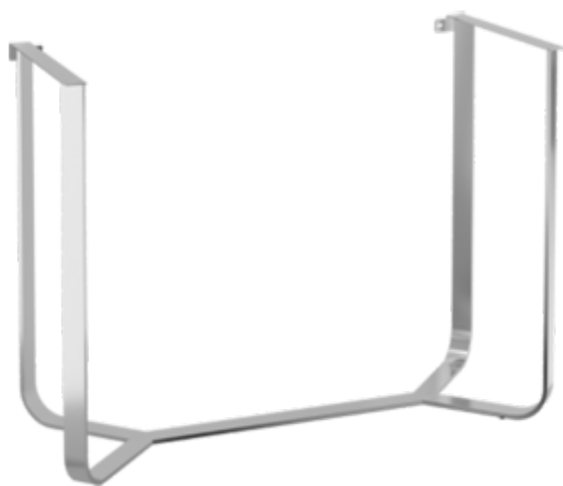

BATHROOM FURNITURE, VANITY UNIT FOR WASHBASIN, VANITY UNITS ANTHEUS

PRODUCT INFORMATION

1 . POSITION

Model	B06550
Width	928 mm
Height	852 mm
Depth	494 mm
Weight	20 kg
Description	with wall-mount fastening set included Equipped with: 1x frame made of high-gloss steel For combination with: Antheus 4A09 A2/A5 Equipped with: 1x frame made of high-gloss steel
Installation	floor-standing
Specification texts	Antheus; Frame made of high-gloss steel; Size: 928 x 852 x 494 mm; Angular; floor-standing; with wall-mount; fastening set included; Equipped with: 1x frame made of high-gloss steel; For combination with: Antheus 4A09 A2/A5; Equipped with: 1x frame made of high-gloss steel