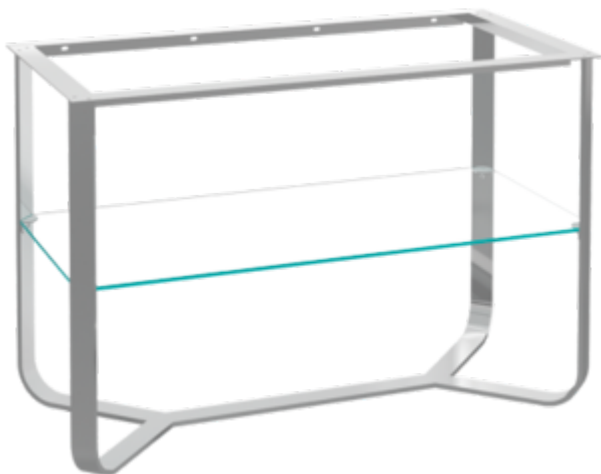

# BATHROOM FURNITURE, VANITY UNIT FOR WASHBASIN, VANITY UNITS ANTHEUS

### 1 . POSITION

Model	B06450
Width	1084 mm
Height	730 mm
Depth	523 mm
Description	with wall-mount fastening set included Equipped with: 1x glass shelf, 1x frame made of high-gloss steel Equipped with: 1x glass shelf, 1x frame made of high-gloss steel
Installation	floor-standing
Specification texts	Antheus; Frame made of high-gloss steel; Size: 1084 x 730 x 523 mm; Angular; floor-standing; with wall- mount; fastening set included; Equipped with: 1x glass shelf, 1x frame made of high-gloss steel; Equipped with: 1x glass shelf, 1x frame made of high-gloss steel