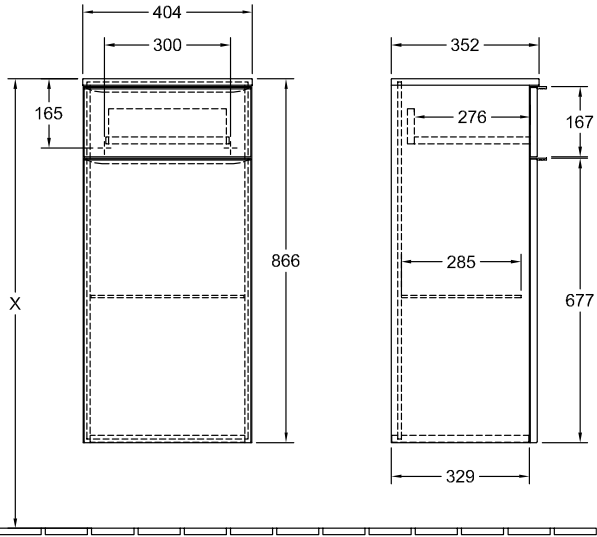

BATHROOM FURNITURE, CABINET, SIDE CABINETS VENTICELLO

PRODUCT INFORMATION

1 . POSITION

Model	A95014
Width	404 mm
Height	866 mm
Depth	372 mm
Weight	21,5 kg
Description	Wood fastening set included hinges on right Handles: handle Blue Equipped with: 1 door, 1 drawer with non-slip mat, 1 glass shelf
Installation	wall-mounted
Material	Wood
Specification texts	Venticello; Side cabinet; Wood; Size: 404 x 866 x 372 mm; Angular; wall-mounted; fastening set included; hinges on right; Equipped with: 1 door, 1 drawer with non-slip mat, 1 glass shelf; Handles: handle Blue

TECHNICAL DRAWINGS

A95014

X = Variabel