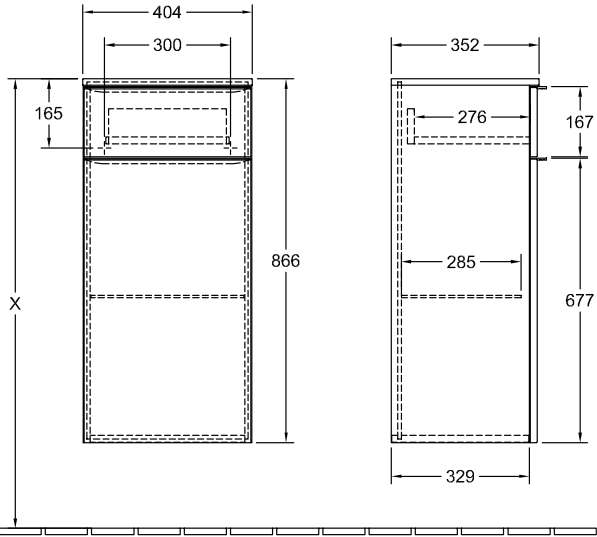

BATHROOM FURNITURE, CABINET, SIDE CABINETS VENTICELLO

PRODUCT INFORMATION

1 . POSITION

Model	A95001
Width	404 mm
Height	866 mm
Depth	372 mm
Weight	21,5 kg
Description	Wood fastening set included hinges on left Handles: handle Chrome Equipped with: 1x door, 1x drawer with non-slip mat, 1x glass shelf Equipped with: 1x door, 1x glass shelf, 1x drawer with non-slip mat
Installation	wall-mounted
Material	Wood
Specification texts	Venticello; Side cabinet; Wood; Size: 404 x 866 x 372 mm; Angular; wall-mounted; fastening set included; hinges on left; Equipped with: 1x door, 1x drawer with non-slip mat, 1x glass shelf; Handles: handle Chrome; Equipped with: 1x door, 1x glass shelf, 1x drawer with non-slip mat

TECHNICAL DRAWINGS

A95001

X = Variabel