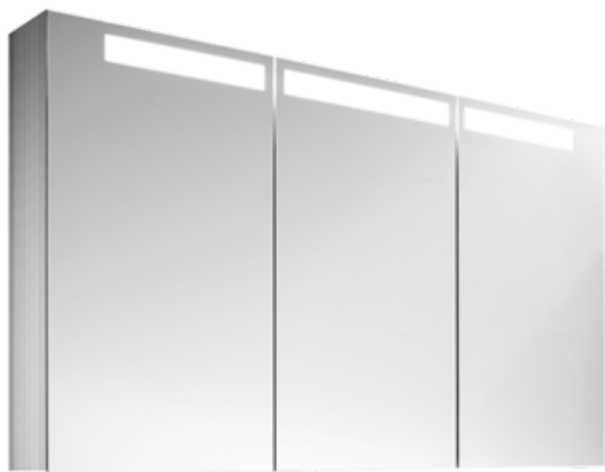

# BATHROOM FURNITURE, MIRROR, MIRRORS / MIRROR CABINETS, MIRROR CABINETS, MIRRORS WITH LIGHTING, MIRRORS WITH SOCKET REFLECTION

### 1 . POSITION

Model	A357GA
Width	1000 mm
Height	740 mm
Depth	159 mm
Weight	24,28 kg
Description	Glass fastening set included with integral lighting Equipped with: 3x doors, 4x glass shelves, pull switch and shaver socket 1x LED / 13,5 W Energy efficiency class: A-A++ Equipped with: 3x doors, 4x glass shelves, pull switch and shaver socket
Material	Glass
Specification texts	Reflection; Mirror cabinet; Glass; Size: 1000 x 740 x 159 mm; Rectangle; fastening set included; with integral lighting; Equipped with: 3x doors, 4x glass shelves, pull switch and shaver socket; 1x LED / 13,5 W; Energy efficiency class: A- A++; Equipped with: 3x doors, 4x glass shelves, pull switch and shaver socket