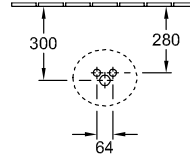

TECHNICAL DRAWINGS

872700