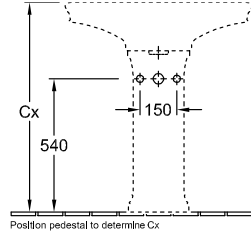

TECHNICAL DRAWINGS

872700