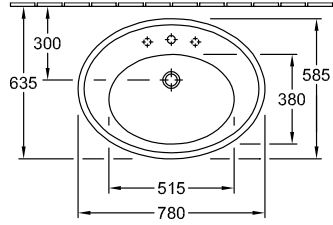

TECHNICAL DRAWINGS

872700