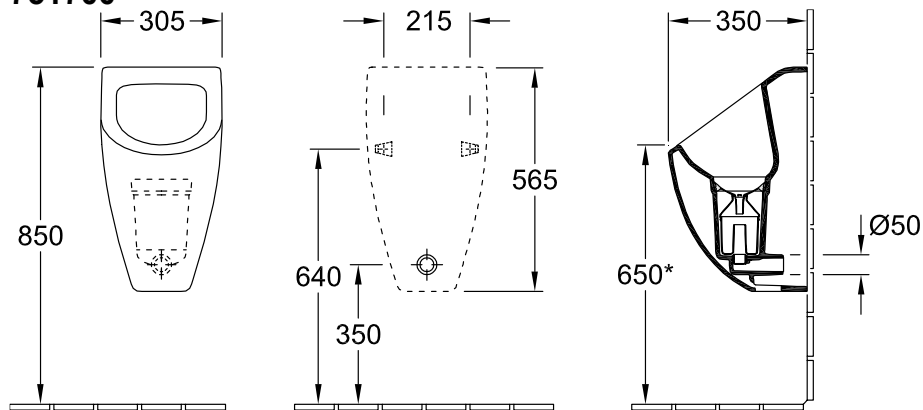

URINAL, URINALS, AQUAZERO URINALS SUBWAY

PRODUCT INFORMATION

1 . POSITION

Model	751700
Width	305 mm
Height	565 mm
Depth	350 mm
Weight	17,31 kg
Description	Sanitary porcelain incl. 0-litre siphon and one replacement siphon, with fastening set for concealed fastening
Inlet	without water inlet
Material	Sanitary porcelain
Specification texts	Subway; AquaZero urinal; Sanitary porcelain; Size: 305 x 565 x 350 mm; Oval; incl. 0-litre siphon and one replacement siphon, with fastening set for concealed fastening

* We recommend installation at a height suitable for the average user!