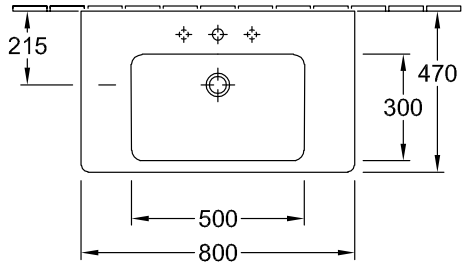

TECHNICAL DRAWINGS

717580

5243 00