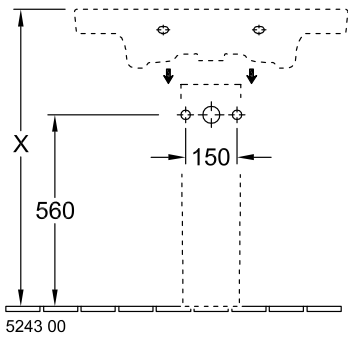

WASHBASIN, VANITY WASHBASIN, WASHBASINS, VANITY WASHBASINS SUBWAY 2.0

PRODUCT INFORMATION

1 . POSITION

Model	717580
Width	800 mm
Depth	470 mm
Weight	23,8 kg
Description	Sanitary porcelain wall fixation
Tap fitting / Tap hole remark	suitable for 3-hole tap fittings, central tap hole punched out
Overflow remark	with overflow
Material	Sanitary porcelain
Specification texts	Subway 2.0; Vanity washbasin; Sanitary porcelain; Size: 800 x 470 mm; Rectangle; suitable for 3-hole tap fittings, central tap hole punched out; with overflow; wall fixation

COLOURS

White Alpin	71758001	4047289980223
White Alpin CeramicPlus	717580R1	4047289980230
Star White CeramicPlus	717580R2	4047289980247
Pergamon CeramicPlus	717580R3	4047289980254

TECHNICAL DRAWINGS

717580

5243 00

5244 00