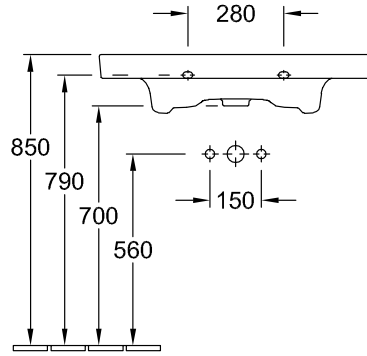

WASHBASIN, VANITY WASHBASIN, WASHBASINS, VANITY WASHBASINS SUBWAY 2.0

PRODUCT INFORMATION

1 . POSITION

Model	717580
Width	800 mm
Depth	470 mm
Weight	23,8 kg
Description	Sanitary porcelain wall fixation
Tap fitting / Tap hole remark	suitable for 3-hole tap fittings, central tap hole punched out
Overflow remark	with overflow
Material	Sanitary porcelain
Specification texts	Subway 2.0; Vanity washbasin; Sanitary porcelain; Size: 800 x 470 mm; Rectangle; suitable for 3-hole tap fittings, central tap hole punched out; with overflow; wall fixation

COLOURS

White Alpin	71758001	4047289980223
White Alpin CeramicPlus	717580R1	4047289980230
Star White CeramicPlus	717580R2	4047289980247
Pergamon CeramicPlus	717580R3	4047289980254

TECHNICAL DRAWINGS

717580

5243 00

5244 00