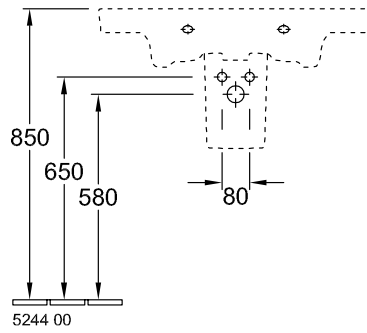

WASHBASIN, VANITY WASHBASIN, WASHBASINS, VANITY WASHBASINS SUBWAY 2.0

PRODUCT INFORMATION

1 . POSITION

Model	717580
Width	800 mm
Depth	470 mm
Weight	23,8 kg
Description	Sanitary porcelain wall fixation
Tap fitting / Tap hole remark	suitable for 3-hole tap fittings, central tap hole punched out
Overflow remark	with overflow
Material	Sanitary porcelain
Specification texts	Subway 2.0; Vanity washbasin; Sanitary porcelain; Size: 800 x 470 mm; Rectangle; suitable for 3-hole tap fittings, central tap hole punched out; with overflow; wall fixation

5243 00

5244 00