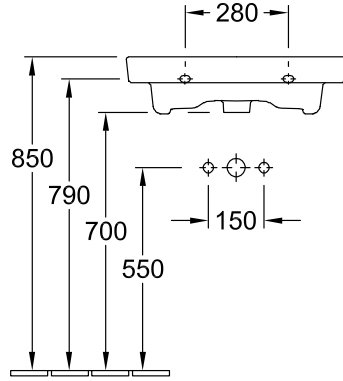

WASHBASIN, WASHBASINS, WALL-MOUNTED WASHBASINS SUBWAY 2.0

PRODUCT INFORMATION

1 . POSITION

Model	711362
Width	600 mm
Depth	470 mm
Weight	20,5 kg
Description	Sanitary porcelain EN 31, EN 14688
Tap fitting / Tap hole remark	without tap hole
Overflow remark	with overflow
Material	Sanitary porcelain
Specification texts	Subway 2.0; Washbasin; Sanitary porcelain; Size: 600 x 470 mm; Rectangle; without tap hole; with overflow; EN 31, EN 14688

Position pedestal to determine Cx