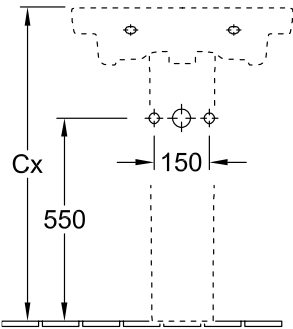

WASHBASIN, WASHBASINS, WALL-MOUNTED WASHBASINS SUBWAY 2.0

PRODUCT INFORMATION

1 . POSITION

Model	711362
Width	600 mm
Depth	470 mm
Weight	20,5 kg
Description	Sanitary porcelain EN 31, EN 14688
Tap fitting / Tap hole remark	without tap hole
Overflow remark	with overflow
Material	Sanitary porcelain
Specification texts	Subway 2.0; Washbasin; Sanitary porcelain; Size: 600 x 470 mm; Rectangle; without tap hole; with overflow; EN 31, EN 14688

Position pedestal to determine Cx