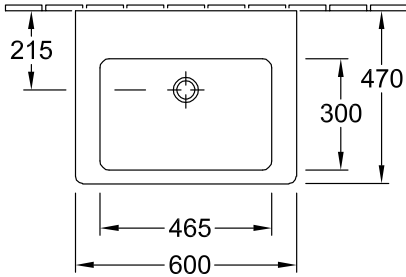

WASHBASIN, WASHBASINS, WALL-MOUNTED WASHBASINS SUBWAY 2.0

PRODUCT INFORMATION

1 . POSITION

Model	711362
Width	600 mm
Depth	470 mm
Weight	20,5 kg
Description	Sanitary porcelain EN 31, EN 14688
Tap fitting / Tap hole remark	without tap hole
Overflow remark	with overflow
Material	Sanitary porcelain
Specification texts	Subway 2.0; Washbasin; Sanitary porcelain; Size: 600 x 470 mm; Rectangle; without tap hole; with overflow; EN 31, EN 14688

Position pedestal to determine Cx