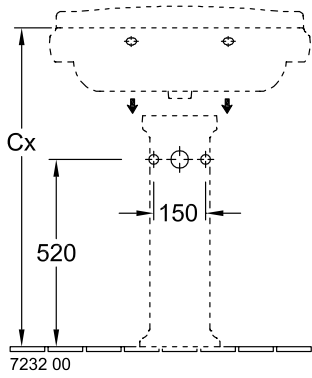

WASHBASIN, WASHBASINS, WALL-MOUNTED WASHBASINS HOMMAGE

PRODUCT INFORMATION

1 . POSITION

Model	7101A1
Width	750 mm
Depth	580 mm
Weight	32,7 kg
Description	Sanitary ceramics EN 31, EN 14688 Optionally available: Outlet valve with ceramic cover. Furniture programme HOMMAGE to match
Tap fitting / Tap hole remark	suitable for 3-hole tap fittings, 3 tap holes punched out
Overflow remark	with overflow
Material	Sanitary ceramics
Specification texts	Hommage; Washbasin; Sanitary ceramics; Size: 750 x 580 mm; Rectangle; suitable for 3-hole tap fittings, 3 tap holes punched out; with overflow; EN 31, EN 14688; Optionally available: Outlet valve with ceramic cover.

COLOURS

White Alpin CeramicPlus	7101A1R1	4022693574787
Star White CeramicPlus	7101A1R2	4022693574794

TECHNICAL DRAWINGS

7101A1

7232 00