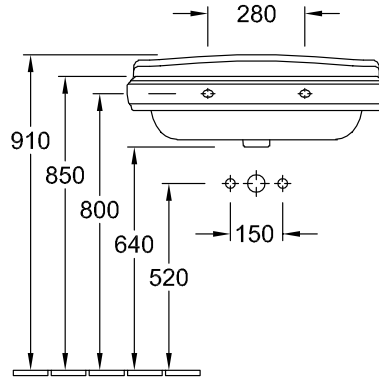

WASHBASIN, WASHBASINS, WALL-MOUNTED WASHBASINS HOMMAGE

PRODUCT INFORMATION

1 . POSITION

Model	7101A1
Width	750 mm
Depth	580 mm
Weight	32,7 kg
Description	Sanitary ceramics EN 31, EN 14688 Optionally available: Outlet valve with ceramic cover. Furniture programme HOMMAGE to match
Tap fitting / Tap hole remark	suitable for 3-hole tap fittings, 3 tap holes punched out
Overflow remark	with overflow
Material	Sanitary ceramics
Specification texts	Hommage; Washbasin; Sanitary ceramics; Size: 750 x 580 mm; Rectangle; suitable for 3-hole tap fittings, 3 tap holes punched out; with overflow; EN 31, EN 14688; Optionally available: Outlet valve with ceramic cover.

COLOURS

White Alpin CeramicPlus	7101A1R1	4022693574787
Star White CeramicPlus	7101A1R2	4022693574794

TECHNICAL DRAWINGS

7101A1

7232 00