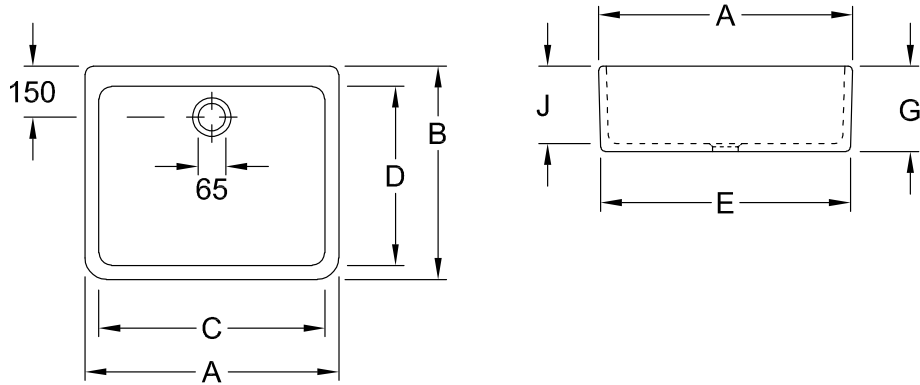

TECHNICAL DRAWINGS

632200

	A	B	C	D	E	G	J
6321 00	495	400	455	330	485	170	150
6321 10	495	400	455	330	485	170	150
6322 00	595	500	555	430	585	200	180
6322 10	595	500	555	430	585	200	180
6327 00	695	500	655	430	685	200	180