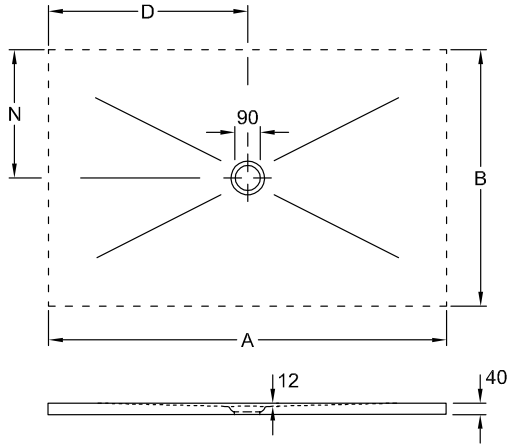

### 1 . POSITION

Model	6232V4
Width	900 mm
Height	40 mm
Length	1400 mm
Weight	53,55 kg
Description	<p>Ceramic</p> <p>Ceramic available in White Alpin (01) with anti-slip class B (PN18), Taupe (TP), Ardoise (W9) and ViPrint décors with anti-slip class A (PN12).</p> <p>slip-resistant</p> <p>The installation height of the shower tray can be reduced by 30 mm if the outlet fitting 9226 00 XX is used.</p> <p>Attention! This outlet fitting does not conform to EN274, These shower trays are cut along four sides (unglazed) and can only be used for flush installation, Can only be installed with the ViFrame installation system or in a mortar bed.</p> <p>EN 251, DIN 18040</p> <p>Total price includes the surcharge for cutting!, Orders that we have confirmed for custom-made shower trays cannot be cancelled or altered.</p>
Material	Ceramic
Specification texts	<p>Subway Infinity; Rectangular shower tray; Ceramic; Size: 1400 x 900 x 40 mm; Rectangle; The installation height of the shower tray can be reduced by 30 mm if the outlet fitting 9226 00 XX is used.</p> <p>Attention! This outlet fitting does not conform to EN274, These shower trays are cut along four sides (unglazed) and can only be used for flush installation, Can only be installed with the ViFrame installation system or in a mortar bed.; EN 251, DIN 18040; Total price includes the surcharge for cutting!, Orders that we have confirmed for custom-made shower trays cannot be cancelled or altered.</p>

## 6232V4

	A	B	D	N
6232 34	1500	900	750	450
6232 33	1500	800	750	400
6232 32	1500	750	750	375
6232 V4	1400	900	700	450
6232 V3	1400	800	700	400
6232 V2	1400	750	700	375
6232 N4	1200	900	600	450
6231 Q3	1200	800	600	400
6231 Q2	1200	750	600	375
6231 Q1	1200	700	600	350
6230 L3	1000	800	500	400
6230 L2	1000	750	500	375
6230 L1	1000	700	500	350
6229 H2	900	750	450	375
6229 H1	900	700	450	350
6229 C2	800	750	400	375
6228 H4	900	900	450	450
6228 H3	900	800	450	400
6228 C3	800	800	400	400