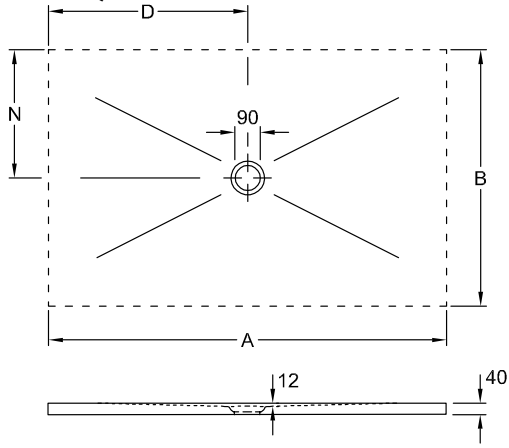

TECHNICAL DRAWINGS

6231Q3

	A	B	D	N
6232 34	1500	900	750	450
6232 33	1500	800	750	400
6232 32	1500	750	750	375
6232 V4	1400	900	700	450
6232 V3	1400	800	700	400
6232 V2	1400	750	700	375
6232 N4	1200	900	600	450
6231 Q3	1200	800	600	400
6231 Q2	1200	750	600	375
6231 Q1	1200	700	600	350
6230 L3	1000	800	500	400
6230 L2	1000	750	500	375
6230 L1	1000	700	500	350
6229 H2	900	750	450	375
6229 H1	900	700	450	350
6229 C2	800	750	400	375
6228 H4	900	900	450	450
6228 H3	900	800	450	400
6228 C3	800	800	400	400