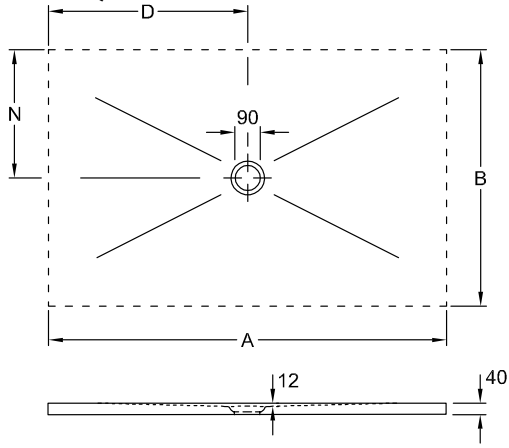

TECHNICAL DRAWINGS

6231Q2

	A	B	D	N
6232 34	1500	900	750	450
6232 33	1500	800	750	400
6232 32	1500	750	750	375
6232 V4	1400	900	700	450
6232 V3	1400	800	700	400
6232 V2	1400	750	700	375
6232 N4	1200	900	600	450
6231 Q3	1200	800	600	400
6231 Q2	1200	750	600	375
6231 Q1	1200	700	600	350
6230 L3	1000	800	500	400
6230 L2	1000	750	500	375
6230 L1	1000	700	500	350
6229 H2	900	750	450	375
6229 H1	900	700	450	350
6229 C2	800	750	400	375
6228 H4	900	900	450	450
6228 H3	900	800	450	400
6228 C3	800	800	400	400