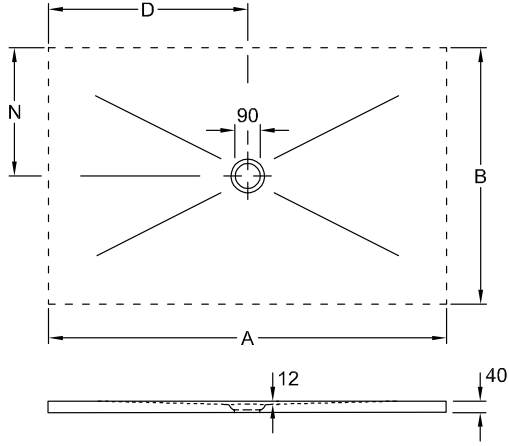

SHOWER TRAY, SHOWER TRAYS (CERAMICS), SHOWER TRAYS, RECTANGULAR SHOWER TRAYS, FLUSH-FITTING SHOWER TRAYS, ACCESSIBLE SOLUTIONS, ACCESSIBLE SHOWER TRAYS SUBWAY INFINITY

PRODUCT INFORMATION

1 . POSITION

Model	6230L1
Width	700 mm
Height	40 mm
Length	1000 mm
Weight	29,17 kg
Description	<p>Ceramic</p> <p>These shower trays are cut along four sides (unglazed) and can be used for flush installation only.</p> <p>Total price includes the surcharge for cutting!, Orders that we have confirmed for custom-made shower trays cannot be cancelled or altered., The installation height of the shower can be reduced by 30mm if outlet fitting 9226 00 XX is used.</p> <p>Please note: this outlet fitting does not conform to EN 274., *Shower trays marked with an asterisk can only be installed with Mepa installation system art. no. 9223 76 or in a mortar bed.</p> <p>Ceramic available in White Alpin (01) with anti-slip class B (PN18), Taupe (TP), Ardoise (W9) and ViPrint décors with anti-slip class A (PN12).</p> <p>slip-resistant</p> <p>the installation height of the shower tray can be reduced by 30 mm if the outlet fitting 9226 00 XX is used.</p> <p>EN 251, DIN 18040</p>
Material	Ceramic
Specification texts	<p>Subway Infinity; Rectangular shower tray; Ceramic; Size: 1000 x 700 x 40 mm; Rectangle; the installation height of the shower tray can be reduced by 30 mm if the outlet fitting 9226 00 XX is used.;</p> <p>EN 251, DIN 18040</p>

TECHNICAL DRAWINGS

6230L1

	A	B	D	N
6232 34	1500	900	750	450
6232 33	1500	800	750	400
6232 32	1500	750	750	375
6232 V4	1400	900	700	450
6232 V3	1400	800	700	400
6232 V2	1400	750	700	375
6232 N4	1200	900	600	450
6231 Q3	1200	800	600	400
6231 Q2	1200	750	600	375
6231 Q1	1200	700	600	350
6230 L3	1000	800	500	400
6230 L2	1000	750	500	375
6230 L1	1000	700	500	350
6229 H2	900	750	450	375
6229 H1	900	700	450	350
6229 C2	800	750	400	375
6228 H4	900	900	450	450
6228 H3	900	800	450	400
6228 C3	800	800	400	400