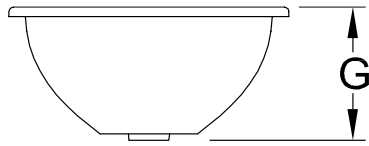

WASHBASIN, UNDERCOUNTER WASHBASIN, WASHBASINS, UNDERCOUNTER WASHBASINS LOOP & FRIENDS

PRODUCT INFORMATION

1 . POSITION

Model	618033
Width	330 mm
Weight	8 kg
Description	outside surface glazed Sanitary porcelain the hole for the washbasin can only be cut out using the original washbasin because tolerances of several millimetres are possible, installation possible in natural stone and laminate countertops fastening set included EN 31, EN 14688
Tap fitting / Tap hole remark	without tap hole area
Overflow remark	with overflow
Material	Sanitary porcelain
Specification texts	Loop & Friends; Undercounter washbasin; Sanitary porcelain; Size: Diameter: 330 mm; Round; outside surface glazed; without tap hole area; with overflow; the hole for the washbasin can only be cut out using the original washbasin because tolerances of several millimetres are possible, installation possible in natural stone and laminate countertops; fastening set included; EN 31, EN 14688

	A	C	G	K
6180 43	525	440	225	263
6181 43	525	440	225	263
6180 38	450	380	205	225
6181 38	450	380	205	225
6180 33	390	330	185	195
6181 33	390	330	185	195
6180 28	340	280	165	170
6181 28	340	280	165	170