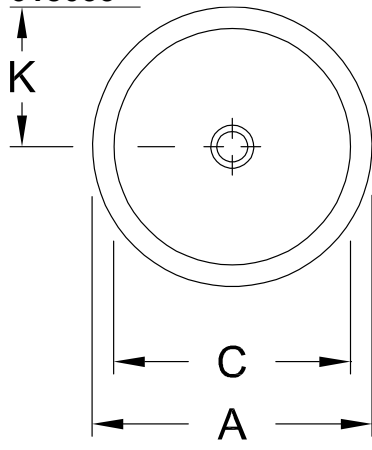

WASHBASIN, UNDERCOUNTER WASHBASIN, WASHBASINS, UNDERCOUNTER WASHBASINS LOOP & FRIENDS

PRODUCT INFORMATION

1 . POSITION

Model	618033
Width	330 mm
Weight	8 kg
Description	outside surface glazed Sanitary porcelain the hole for the washbasin can only be cut out using the original washbasin because tolerances of several millimetres are possible, installation possible in natural stone and laminate countertops fastening set included EN 31, EN 14688
Tap fitting / Tap hole remark	without tap hole area
Overflow remark	with overflow
Material	Sanitary porcelain
Specification texts	Loop & Friends; Undercounter washbasin; Sanitary porcelain; Size: Diameter: 330 mm; Round; outside surface glazed; without tap hole area; with overflow; the hole for the washbasin can only be cut out using the original washbasin because tolerances of several millimetres are possible, installation possible in natural stone and laminate countertops; fastening set included; EN 31, EN 14688

	A	C	G	K
6180 43	525	440	225	263
6181 43	525	440	225	263
6180 38	450	380	205	225
6181 38	450	380	205	225
6180 33	390	330	185	195
6181 33	390	330	185	195
6180 28	340	280	165	170
6181 28	340	280	165	170