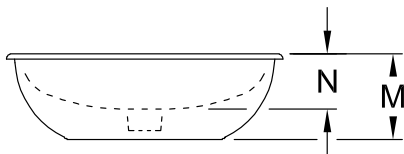

TECHNICAL DRAWINGS

616321

	A	B	C	D	K	M	N
6163 10	510	340	450	280	170	160	115
6163 11	510	340	450	280	170	160	115
6163 00	600	405	540	340	203	180	120
6163 01	600	405	540	340	203	180	120
6163 20	675	450	615	380	225	180	140
6163 21	675	450	615	380	225	180	140