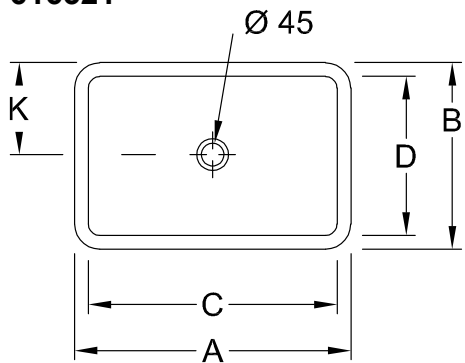

### 1 . POSITION

Model	616321
Width	615 mm
Depth	380 mm
Weight	17,3 kg
Description	outside surface glazed Sanitary porcelain the hole for the washbasin can only be cut out using the original washbasin because tolerances of several millimetres are possible, installation possible in natural stone and laminate countertops fastening set included EN 31, EN 14688
Tap fitting / Tap hole remark	without tap hole area
Overflow remark	without overflow, Please note: unclosable outlet valve must be used with models without overflow
Material	Sanitary porcelain
Specification texts	Loop & Friends; Undercounter washbasin; Sanitary porcelain; Size: 615 x 380 mm; Rectangle; outside surface glazed; without tap hole area; without overflow; Please note: unclosable outlet valve must be used with models without overflow; the hole for the washbasin can only be cut out using the original washbasin because tolerances of several millimetres are possible, installation possible in natural stone and laminate countertops; fastening set included; EN 31, EN 14688

	A	B	C	D	K	M	N
6163 10	510	340	450	280	170	160	115
6163 11	510	340	450	280	170	160	115
6163 00	600	405	540	340	203	180	120
6163 01	600	405	540	340	203	180	120
6163 20	675	450	615	380	225	180	140
6163 21	675	450	615	380	225	180	140